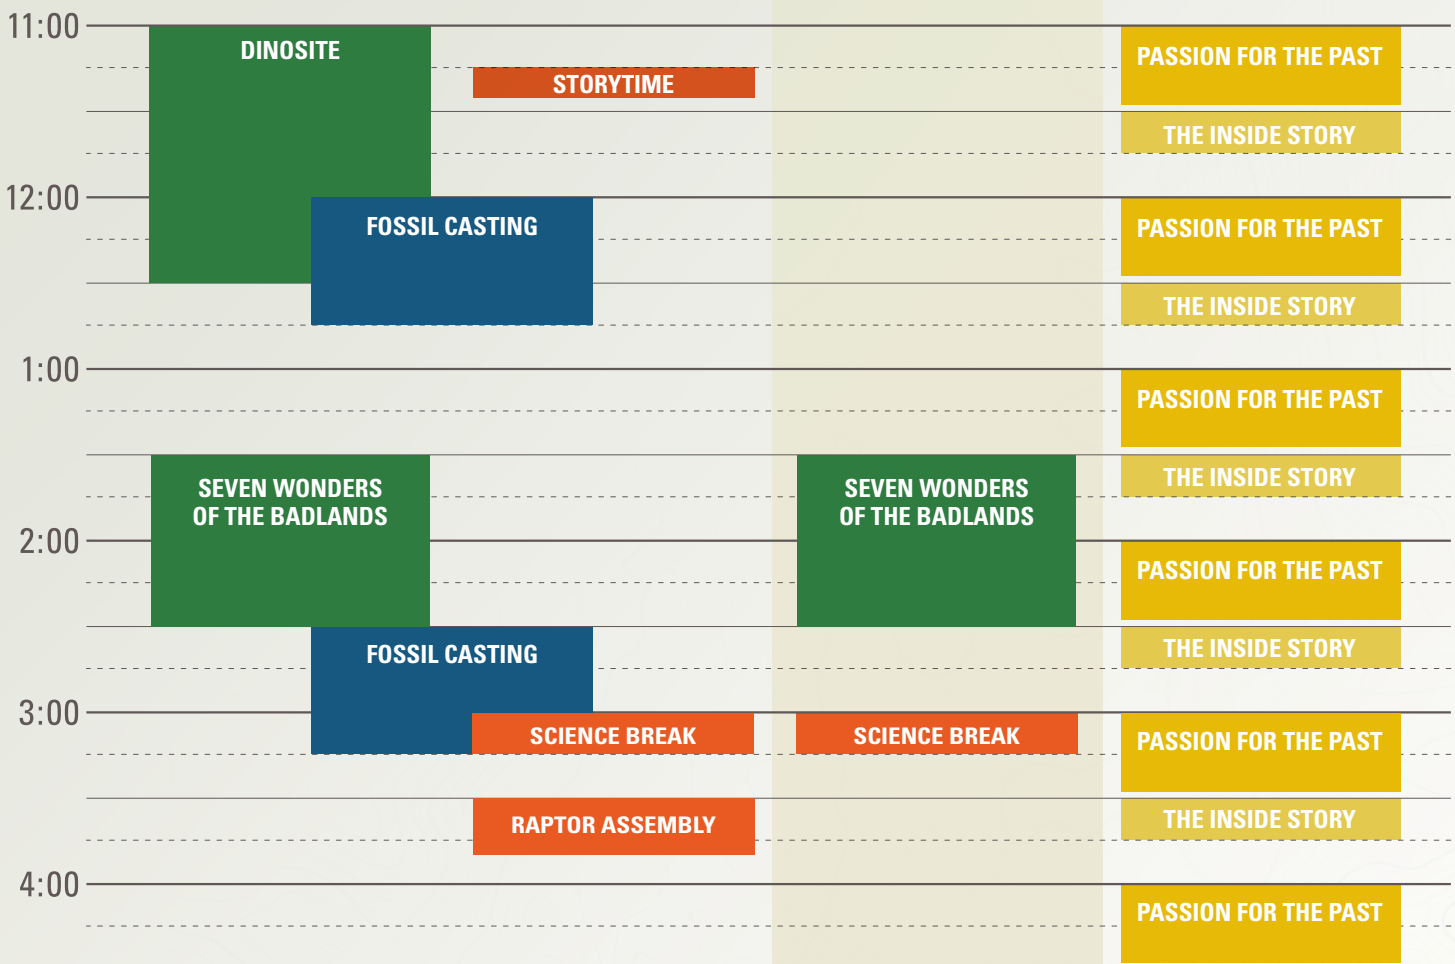

FALL PROGRAM SCHEDULE

SEPTEMBER 1-30

WEEKENDS SATURDAY & SUNDAY

WEEKDAYS MONDAY TO FRIDAY

DAILY VIDEOS

OUTDOOR PROGRAMS

DINOSITE

Ages 4+ | 90 minutes | \$10/person
Prospect for fossils and hike in the rugged badlands.

SEVEN WONDERS OF THE BADLANDS

All ages | 60 minutes | \$5/person
A guided hike through the geological history of the badlands.

INDOOR PROGRAMS

FOSSIL CASTING

Ages 4+ | 45 minutes | \$10/person
Learn how the Museum uses casts and make one to keep!

AMPHITHEATRE PROGRAMS

STORYTIME

Ages 2-5 | 10 minutes | Free
Tales of prehistoric creatures come to life for young imaginations.

SCIENCE BREAK

Ages 4+ | 15 minutes | Free
Take a break outside and discover the wonders of science.

All ages | 15 minutes | Free
The journey of a fossil, from the field to display.